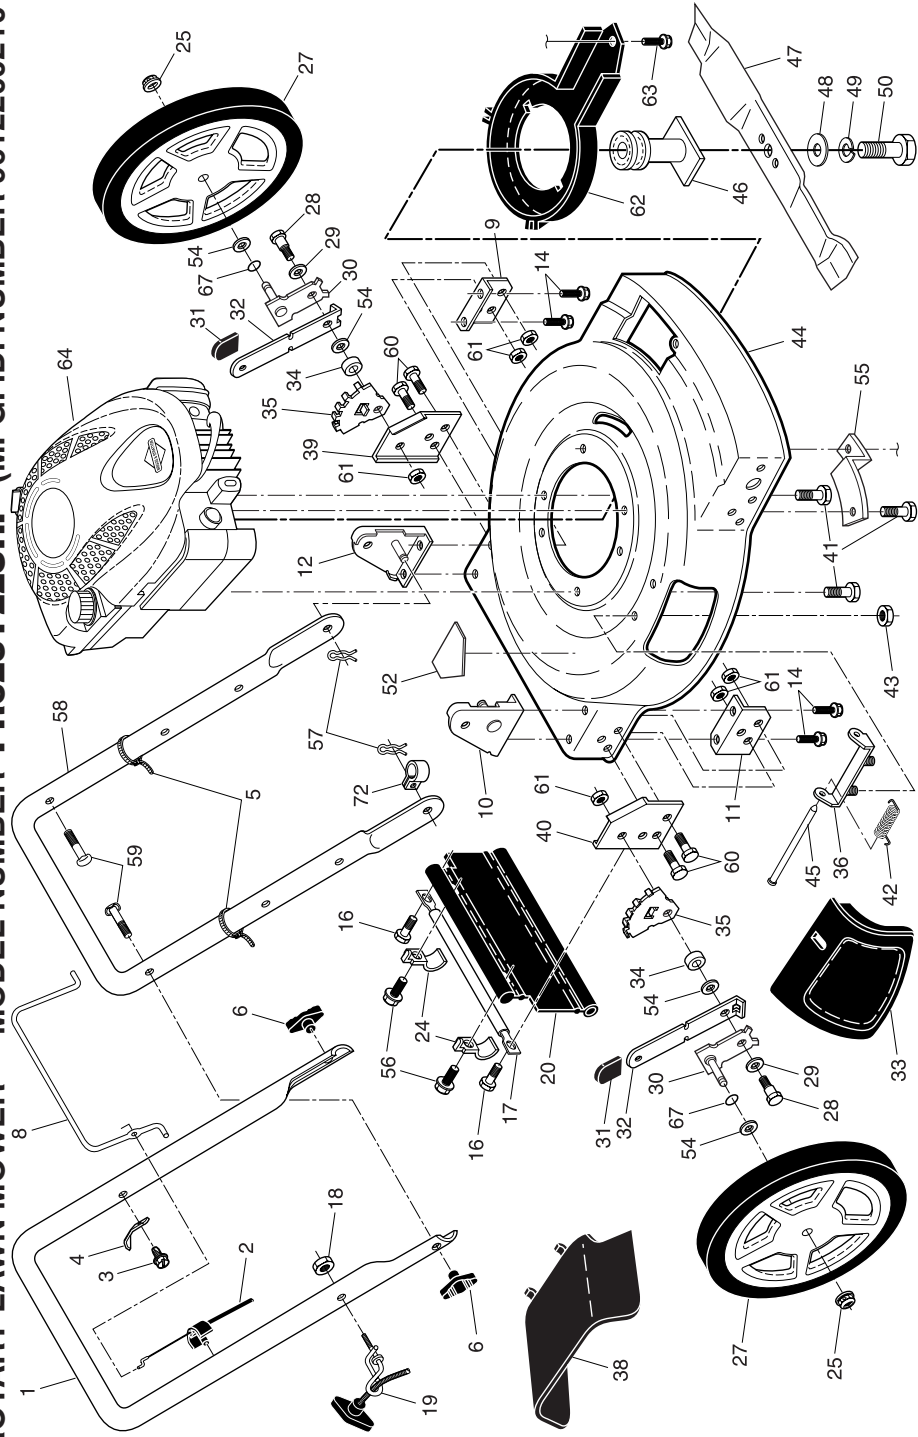

LIMITED WARRANTY

The Manufacturer warrants to the original consumer purchaser that this product as manufactured is free from defects in materials and workmanship. For a period of two (2) years from date of purchase by the original consumer purchaser, we will repair or replace, at our option, without charge for parts or labor incurred in replacing parts, any part which we find to be defective due to materials or workmanship. This Warranty is subject to the following limitations and exclusions.

1. This warranty does not apply to the engine, transaxle/transmission components, battery (except as noted below) or components parts thereof. Please refer to the applicable manufacturer's warranty on these items.
2. Transportation charges for the movement of any power equipment unit or attachment are the responsibility of the purchaser. Transportation charges for any parts submitted for replacement under this warranty must be paid by the purchaser unless such return is requested by the manufacturer.
3. Battery Warranty: On products equipped with a Battery, we will replace, without charge to you, any battery which we find to be defective in manufacture, during the first ninety (90) days of ownership. After ninety (90) days, we will exchange the Battery, charging you 1/12 of the price of a new Battery for each full month from the date of the original sale. Battery must be maintained in accordance with the instructions furnished.
4. The Warranty period for any products used for rental or commercial purposes is limited to 45 days from the date of original purchase.
5. This Warranty applies only to products which have been properly assembled, adjusted, operated, and maintained in accordance with the instructions furnished. This Warranty does not apply to any product which has been subjected to alteration, misuse, abuse, improper assembly or installation, delivery damage, or to normal wear of the product.
6. Exclusions: Excluded from this Warranty are belts, blades, blade adapters, normal wear, normal adjustments, standard hardware and normal maintenance.
7. In the event you have a claim under this Warranty, you must return the product to an authorized service dealer.

Should you have any unanswered questions concerning this Warranty, contact:

Poulan Pro
Customer Service Department
1030 Stevens Creek Road
Augusta, GA 30907 USA

In Canada contact:
Poulan Pro
Customer Service Department
5855 Terry Fox Way
Mississauga, Ontario L5V 3E4

giving the model number, serial number and date of purchase of your product and the name and address of the authorized dealer from whom it was purchased.

THIS WARRANTY DOES NOT APPLY TO INCIDENTAL OR CONSEQUENTIAL DAMAGES AND ANY IMPLIED WARRANTIES ARE LIMITED TO THE SAME TIME PERIODS STATED HEREIN FOR OUR EXPRESSED WARRANTIES.

Some areas do not allow the limitation of consequential damages or limitations of how long an implied Warranty may last, so the above limitations or exclusions may not apply to you. This Warranty gives you specific legal rights, and you may have other rights which vary from locale to locale.

This is a limited Warranty within the meaning of that term as defined in the Magnuson-Moss Act of 1975.

ROTARY LAWN MOWER -- MODEL NUMBER PR625Y22SHP (MFG. ID. NUMBER 96122002101)